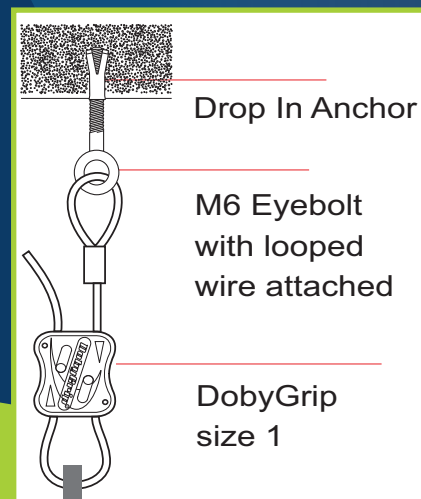

Ductwork Components

Radiant Panel Suspension Kit

Quick, cost-effective solution for Radiant Panel installation

- Ideal for suspending panels from concrete slab or metal decking.
- Reduces installation time when compared to traditional methods.
- Kits include: wire attached to an eyebolt, drop in anchor and a DobyGrip Wire Suspension unit.
- Accessories such as an M6 Adaptor and Spring Clips are also available.
- Easy adjustment - **NO SPECIALIST TOOLS REQUIRED.**
- Allows for quick removal and reinstallation if panel maintenance is required.
- Each pack contains 10 x Size 1 DobyGrips, 10 x 1mm x 3m Wires attached to Eyebolts and 10 Drop in Anchors.
- Other end fixings available from stock.

**Call our sales hotline on:
+44 1207 238844 for latest
price and availability**

Harelaw Industrial Estate, Stanley, Co. Durham DH9 8UJ
Tel: +44 1207 238844, Fax: +44 1207 283563,
E-mail: enq@dobyverrolec.com or visit:
www.dobyverrolec.com & www.dobygrip.com